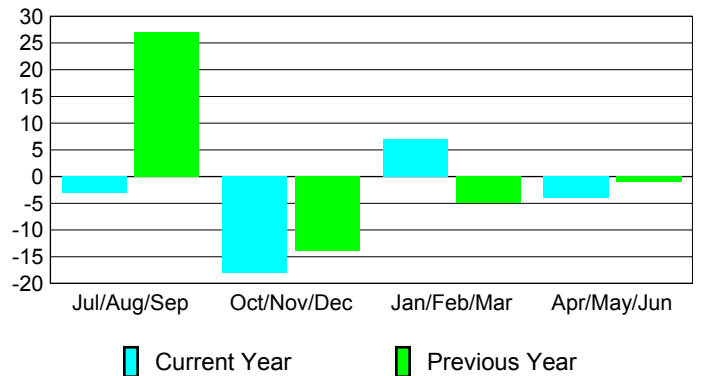

Membership Results 2008-2009

Membership 2007-2008

Month	Net Memb Goal	Actual New Memb	Actual Dropped Memb	Gain/Loss of Memb	Gain/Loss of Memb
Jul/Aug/Sep	3	25	-28	-3	27
Oct/Nov/Dec	3	28	-46	-18	-14
Jan/Feb/Mar	0	34	-27	7	-5
Apr/May/June	0	48	-52	-4	-1
Totals	6	135	-153	-18	7

Membership Results 2008-2009

Goal, New, Dropped, Gain/Loss

Comparison of Membership Gain/Loss

Current Year Compared to the Previous Year

Gender Comparison 2008-2009

Male

Female