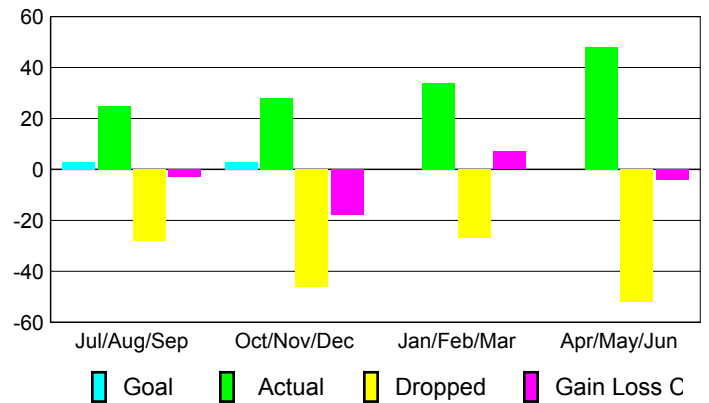

Membership Results 2008-2009

Goal, New, Dropped, Gain/Loss

Comparison of Membership Gain/Loss

Current Year Compared to the Previous Year